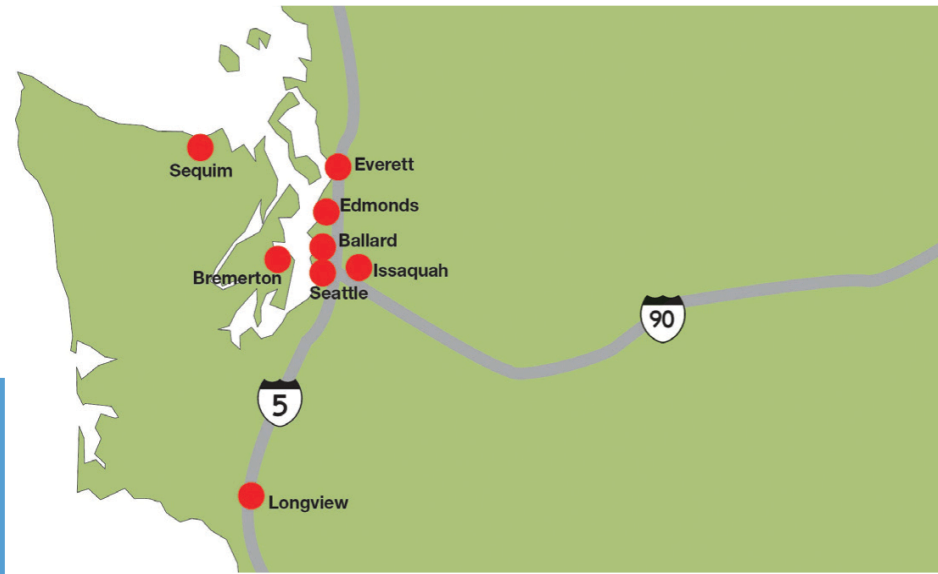

Our Locations

Ballard

5350 Tallman Avenue NW, Suite 400
Seattle, WA 98107

5606 14th Avenue NW
Seattle, WA 98107

Bremerton

1225 Campbell Way, Suite 101
Bremerton, WA 98310

Cherry Hill

550 17th Avenue
James Tower, Suite 500
Seattle, WA 98122

1600 East Jefferson
Jefferson Tower, Suite 101
Seattle, WA 98122

Edmonds

7320 216th Street SW
Edmonds, WA 98026

Everett

1717 13th Street
Everett, WA 98201

First Hill

801 Broadway, Suite 617
Seattle, WA 98122

Issaquah

751 NE Blakely Drive, 4th Floor
Issaquah, WA 98029

Longview

783 Commerce Avenue, Suite 300
Longview, WA 98632

Redmond

18100 NE Union Hill Road
Redmond, WA 98052

Sequim

777 North 5th Avenue, Suite 300
Sequim, WA 98382